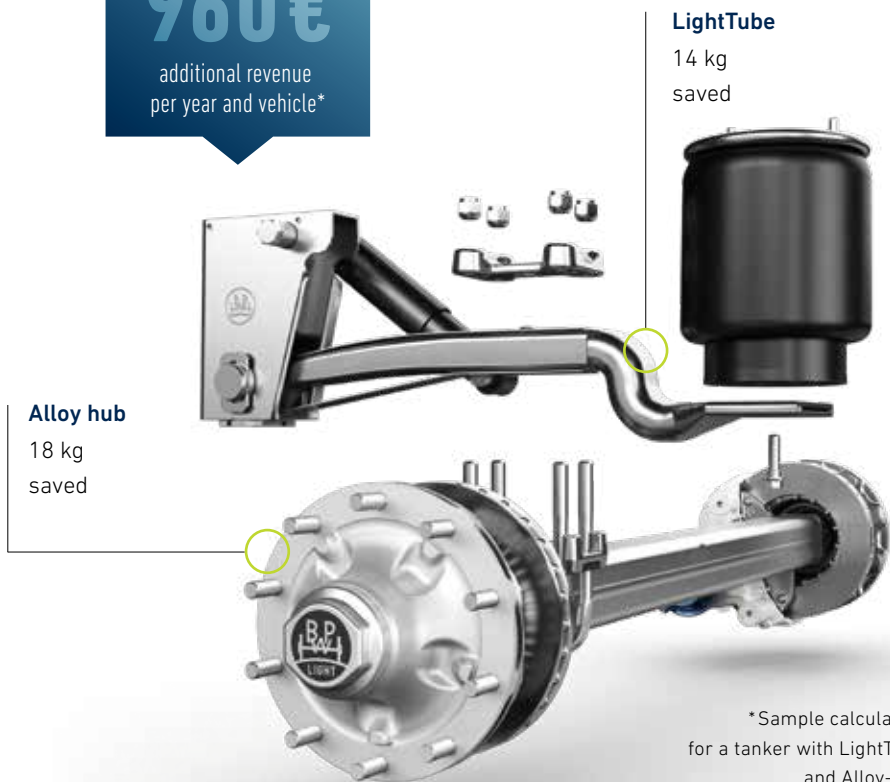

we think transport

THERE'S NOTHING LIGHTER.

BPW Airlight II with lightweight options

*Airlight II
THE LIGHTEST
RUNNING-GEAR ON
THE MARKET**

Reduce weight and cut costs today.

5+3
YEARS

ECO Plus
WARRANTY

Every kilogram of usable load counts, especially when transporting liquid and bulk goods. This is why BPW has developed two innovative lightweight components on the basis of the modular BPW Airlight II system that help reduce the weight of the already light BPW Airlight II running gear even further – without compromising stability or durability. With the LightTube (trailing arm) and the high-strength alloy forging hub, both of which can also be installed independently of each other, it is possible to save 96 kg per vehicle with a 3-axle suspension. This sets a new benchmark in the market – a module weight of less than 370 kg. This considerable weight advantage translates into lower fuel consumption, greater load capacity and 960 € additional revenue per year and vehicle!

WHAT YOU NEED TO KNOW

- The modular design makes installation and maintenance easy.
- The wheel alignment can be easily adjusted via standard adjustable air suspension hanger brackets.
- Requires no maintenance in on-road use thanks to clamped spring seat arrangement (up to 9 t).
- 5 + 3 years ECO Plus warranty with unlimited mileage in on-road operation throughout Europe.

THE BPW EFFECT

960€

additional revenue
per year and vehicle*

www.bpw.de/en/lightweight-options

REACH THE MAXIMUM WEIGHT SAVING
IN TWO EXTENSION STAGES:

STANDARD
Airlight II
Modul

OPTION 1
LightTube
-14 kg

OPTION 2
Alloy-
hub
-18 kg